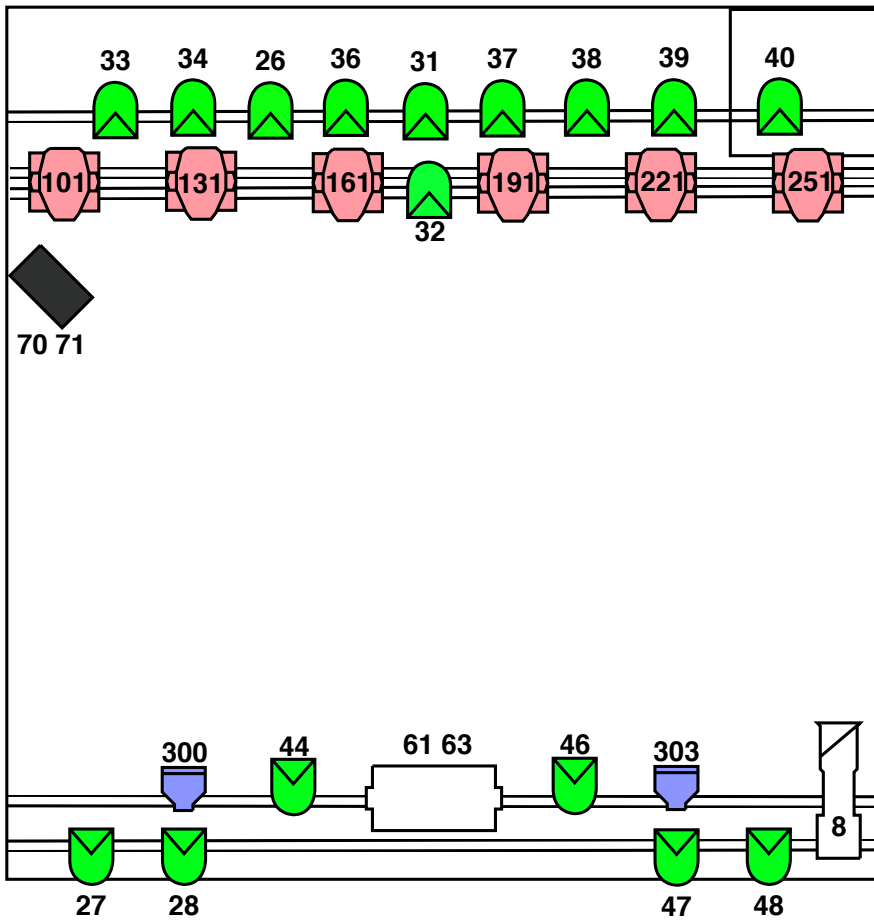

5m

5m

PAR64

JB Lighting VARYSCAN P2 250 HTI

MARTIN ATOMIC 3000 DMX

Unique 2.1 Hazer

EUROLITE Audience Blinder (2 x Par 36)

Cameo CLPFLATPRO18

TRACKSPOT (LIGHTWAVE RESEARCH - 250 W)

Stage: 5 x 5 m (height 0,7 m)

Height above stage 6m

Console: JB LICON 1X

3x DE Digital Dimmer PDU 1 - 8 x 1kW

Divadlo Pod Lampou Light Plot